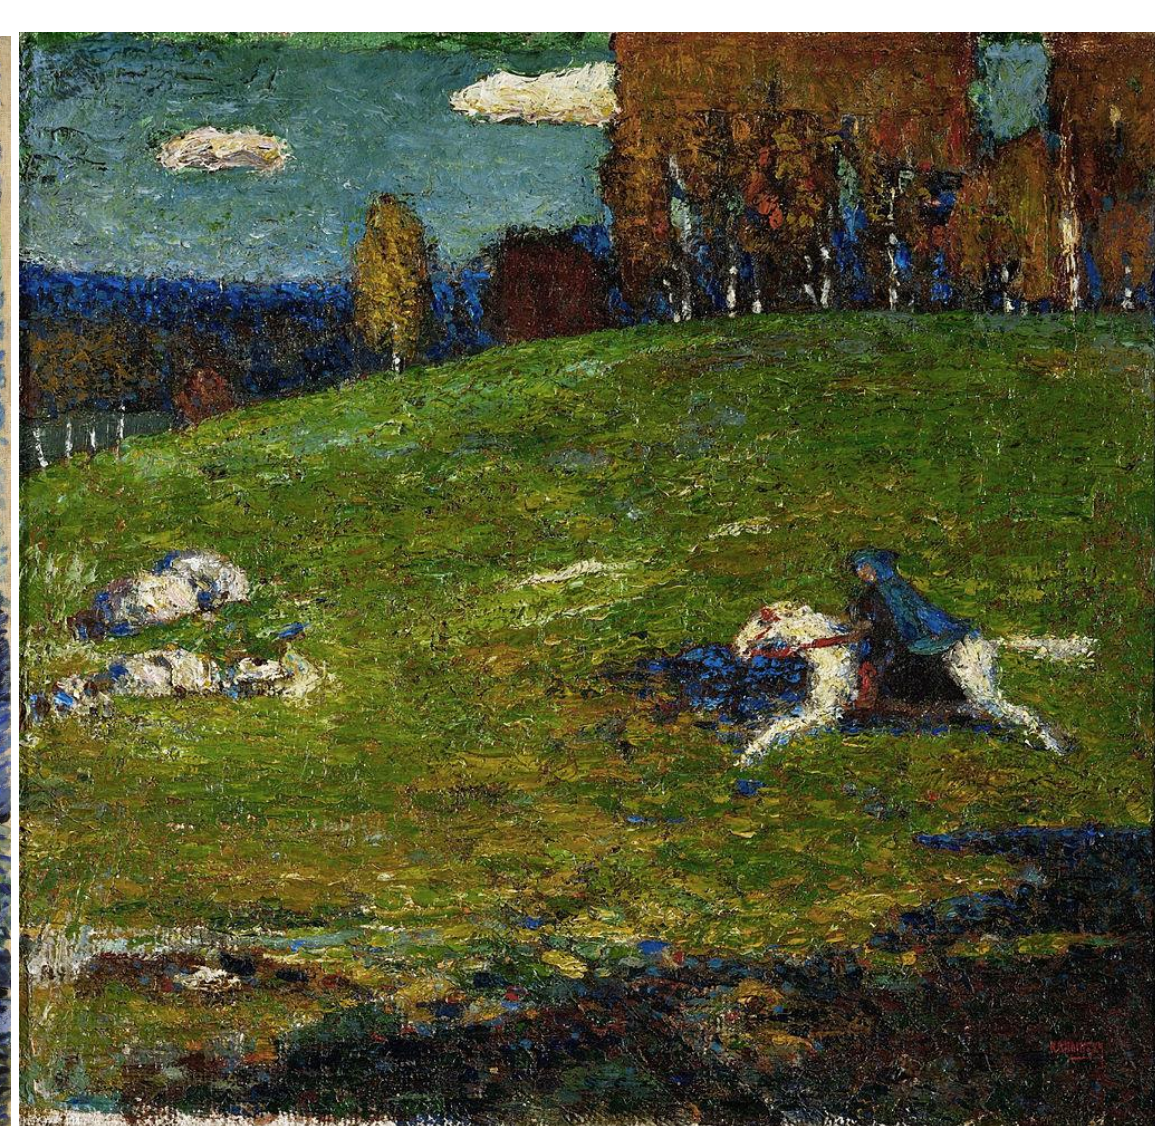

wavy

zigzag

**LINE**

curve

spiral

**LINE**

dotted .....

— — — — — - broken

**LINE**

# Vincent Van Gogh “Starry Night”

([https://en.wikipedia.org/wiki/The\\_Starry\\_Night#/media/File:Van\\_Gogh\\_-\\_Starry\\_Night\\_-\\_Google\\_Art\\_Project.jpg](https://en.wikipedia.org/wiki/The_Starry_Night#/media/File:Van_Gogh_-_Starry_Night_-_Google_Art_Project.jpg))

# Wassily Kandinsky's "The Blue Rider"

(By Wassily Kandinsky - Artsy, Public Domain, <https://commons.wikimedia.org/w/index.php?curid=38528964>)