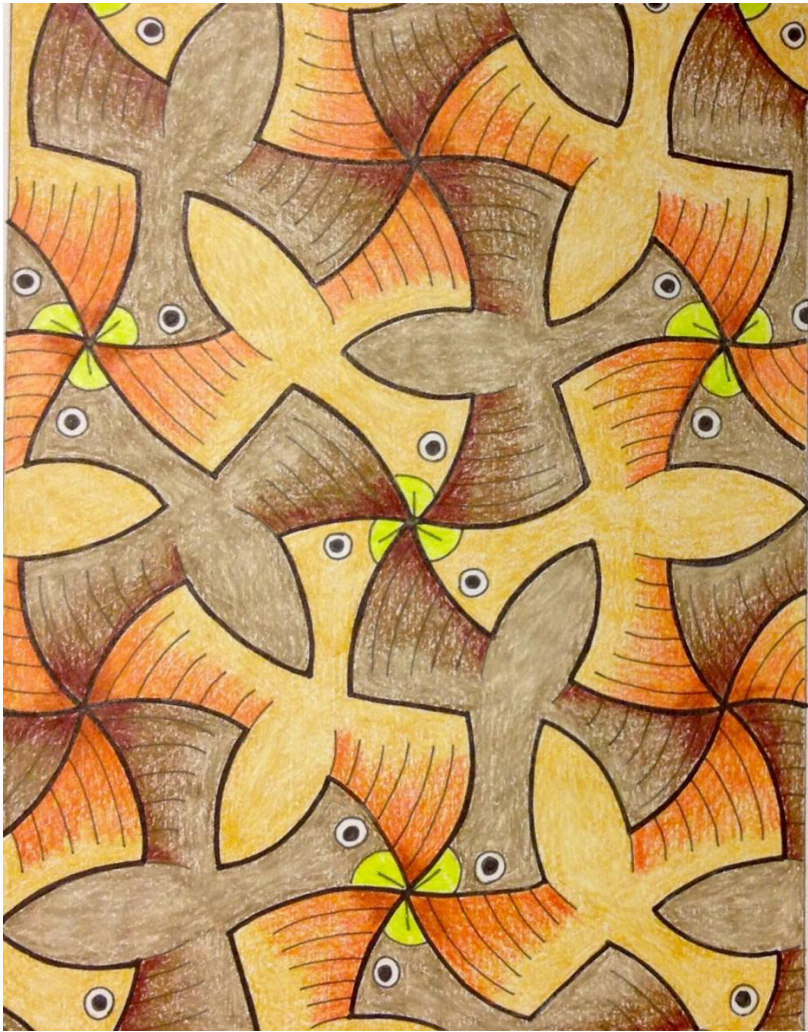

Comparing “Symmetry” and “Campbell’s Soup Cans”